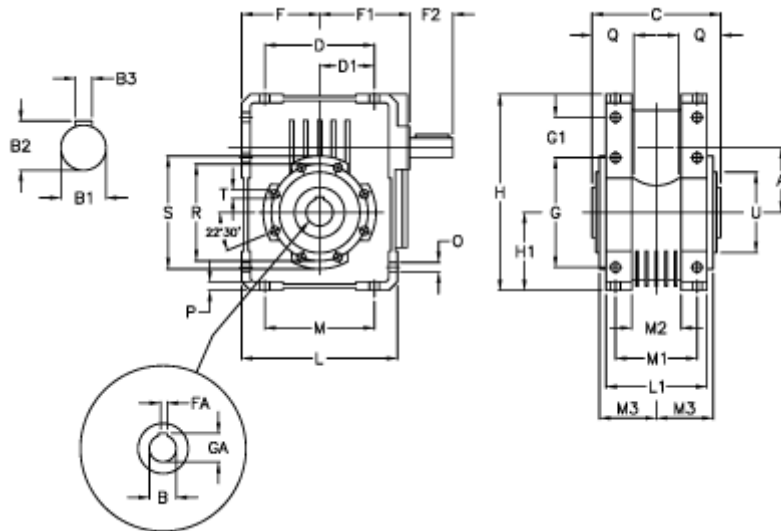

Article number: 3922086010700

Description: Worm gear with solid input shaft  
W 86U-10-HS unassembled

## Measures

A = 86.90	Description = W 86U-xx-HS	H = 245.5	O = 11.5
B = 35	F = 100.0	H1 = 100.0	P = 11
B1 = 25	F1 = 142.5	L = 200	Q = 45
B2 = 28.0	F2 = 50	L1 = 125	R = 130
B3 = 8	FA = 10	M = 144	S = 150
C = 140	G = 144	M1 = 101	T = M10x18
D = 144.0	G1 = 45.5	M2 = 57	U = 110
D1 = 72.0	GA = 38.3	M3 = 64.5	